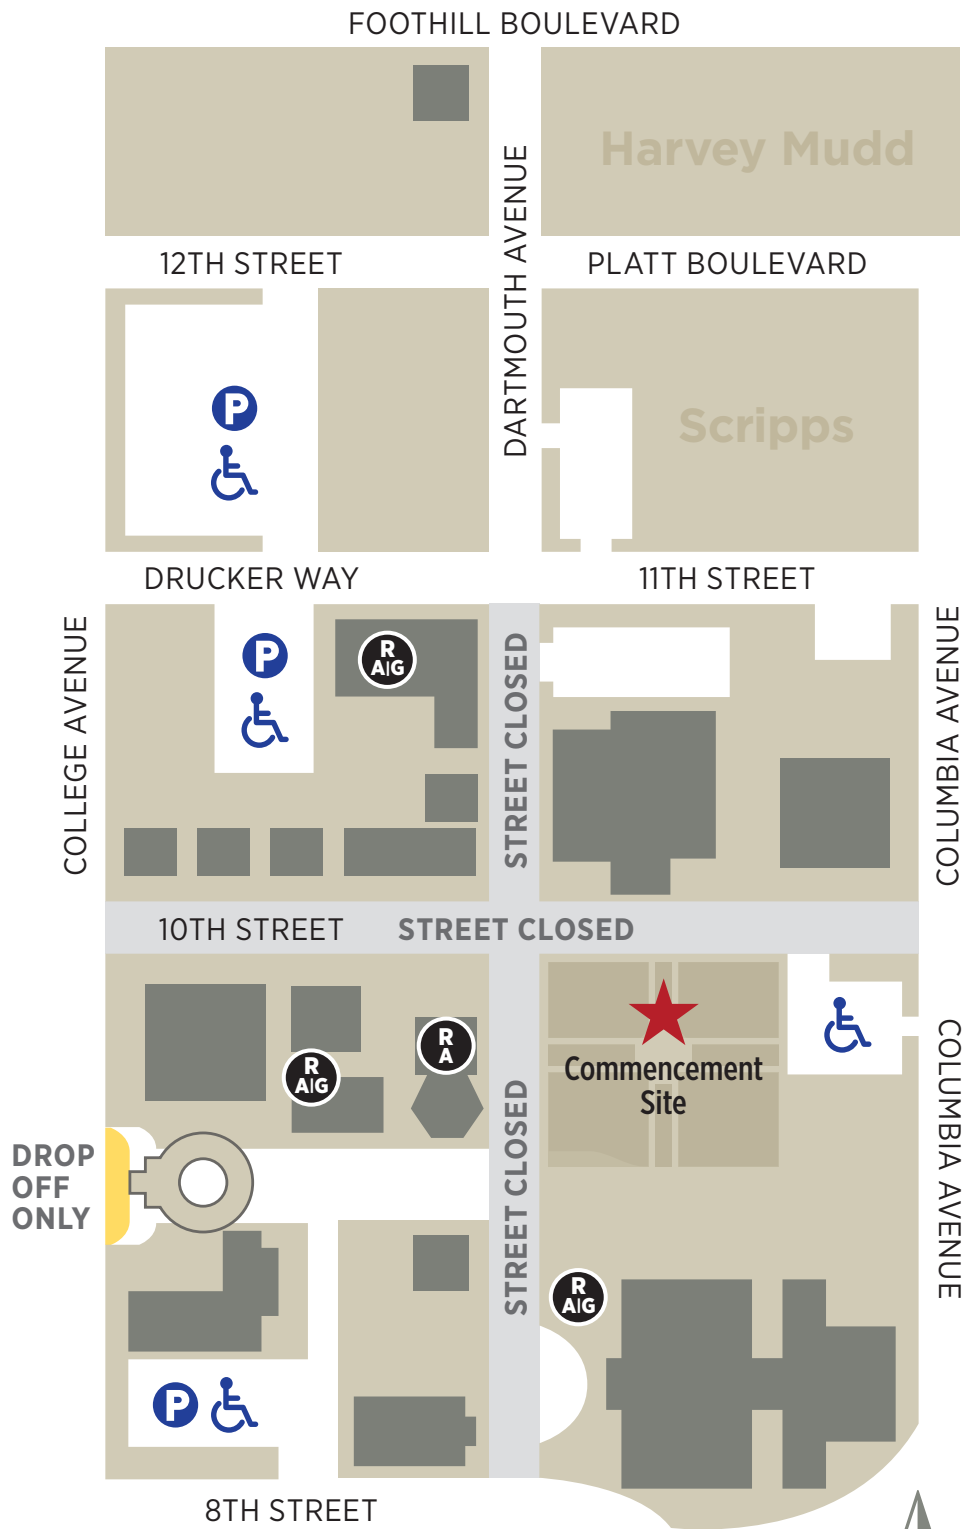

Claremont Graduate University COMMENCEMENT 2026 • PARKING

-  General Parking
-  Accessible Parking

-  Restroom
-  Accessible
-  Gender-Neutral

 N
 Map Not to Scale