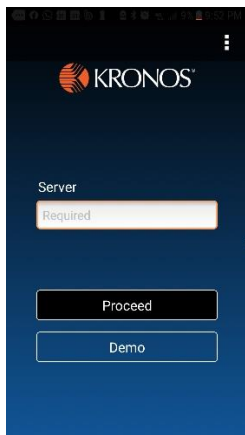

The app will request a Server, the server address for the Kronos Mobile application is:

<https://timekeeping.claremont.edu/mobile>