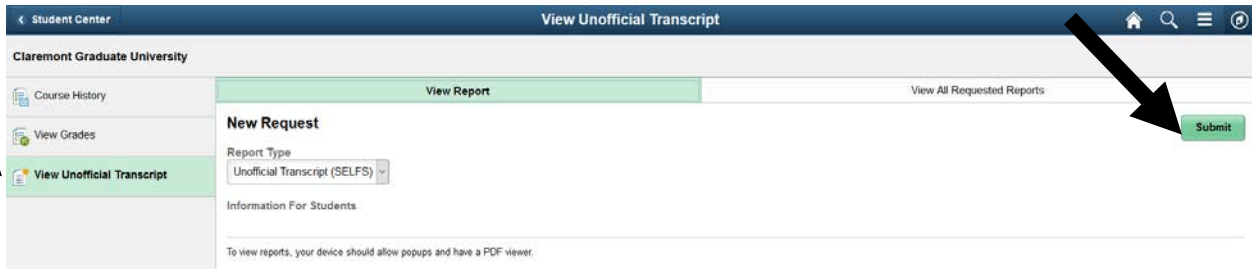

Click View Unofficial Transcript on the left navigation column and then click the green Submit button on the right. Depending on the settings of your browser, your transcript will be displayed as a PDF either in a new browser tab or window. **NOTE: You'll need to ensure any pop-up blocking settings are disabled for this domain in your browser settings and that your browser has a PDF viewer in order to view your transcript.**

Your unofficial transcript will look similar to the image below. You can choose to print your transcript or save it as a PDF, if needed.